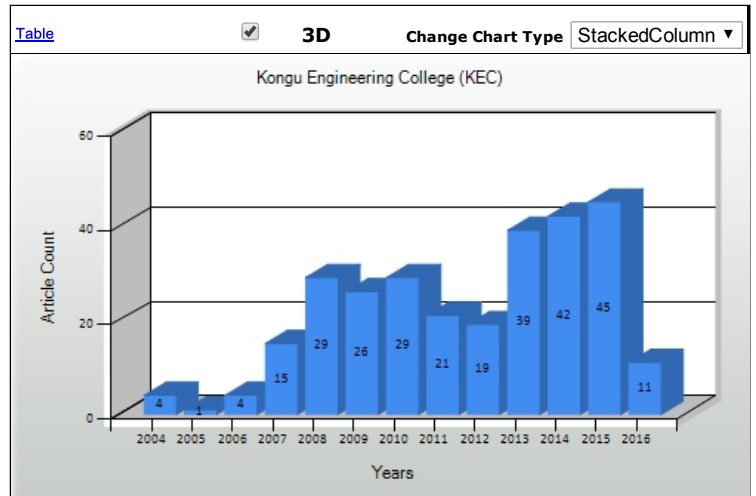

Institution Analyzer

Institution Analyzer presents a comprehensive analytical details (through graphs & tables) of an institution, in terms of articles published, citations received, Cited articles and details of journals in which articles are published, details of the authors in terms of papers published / citation.

[Help](#) | [Feedback](#)

Search for a specific institution

☒ Institution
☐ Place
☐ Author
☐ Subject Category
☐ Top 50 Institution

Search For:

Show: Institutions
Sort order: Articles Citation

After search, please click / check the institution to view details.

List of Institutions searched by **Institution : Kongu Engineering College (KEC)**

Institutions	Articles
☒ Kongu Engineering College (KEC)	285

Articles	Citation	Cited Articles	Authors	Subject Categories	Publication	Document Type
285	117	46	360	27	87	6

#	Institution	Type	ClearAll
1	Details Kongu Engineering College (KEC)	Institute	X

Please click on "Details" to view the institution information (graphs).